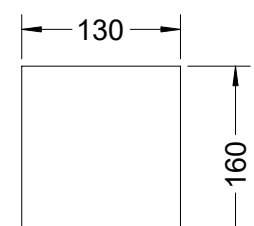

slider

Grate position for burning wood + dung  
Light the fire near the chimney end!

Grate position for burning coal -  
Light the fire near the chimney end!

Safed Garmi  
Model 2 A and B  
Version 1.4  
2016-10-08

C Pemberton-Pigott

Dwg. TJ2-1.4-11

Grate Positions

Flame Tube

2 x Corrosion Plates (3mm)  
Weld into the top corner  
to protect the End Plate