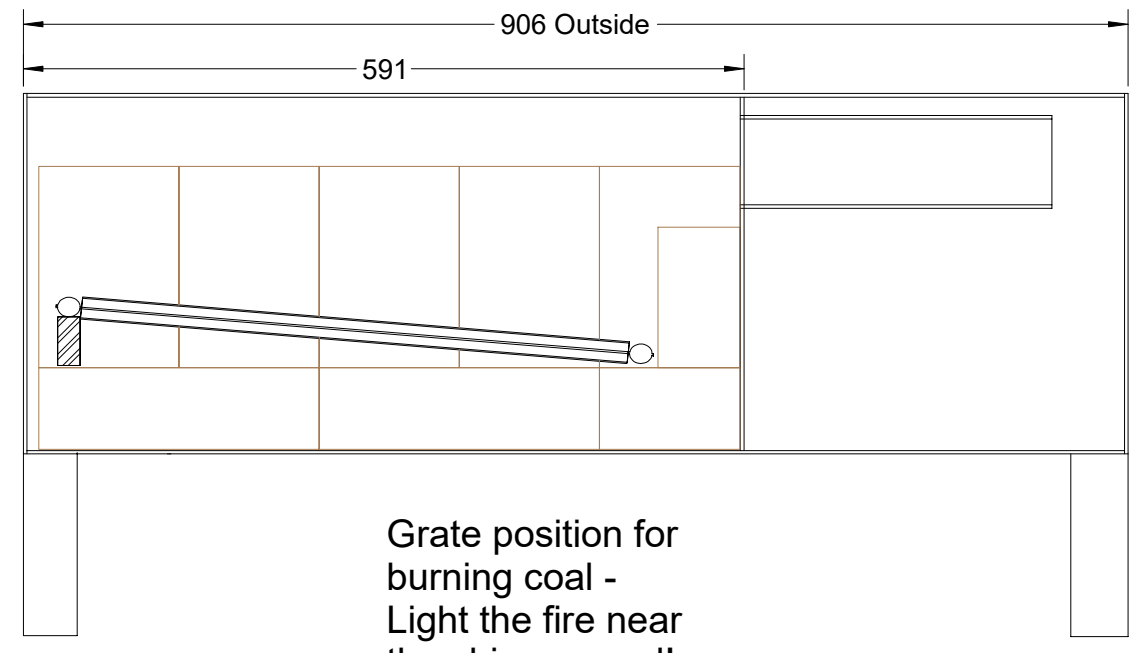

slider

Grate position for burning wood + dung  
Light the fire near the chimney end!

Grate position for burning coal -  
Light the fire near the chimney end!

Safed Garmi  
Model 2 A and B  
Version 1.4  
2016-10-08

C Pemberton-Pigott

Dwg. TJ2-1.4-11

Grate Positions

Flame Tube

2 x Corrosion Plates (3mm)  
Weld into the top corner  
to protect the End Plate