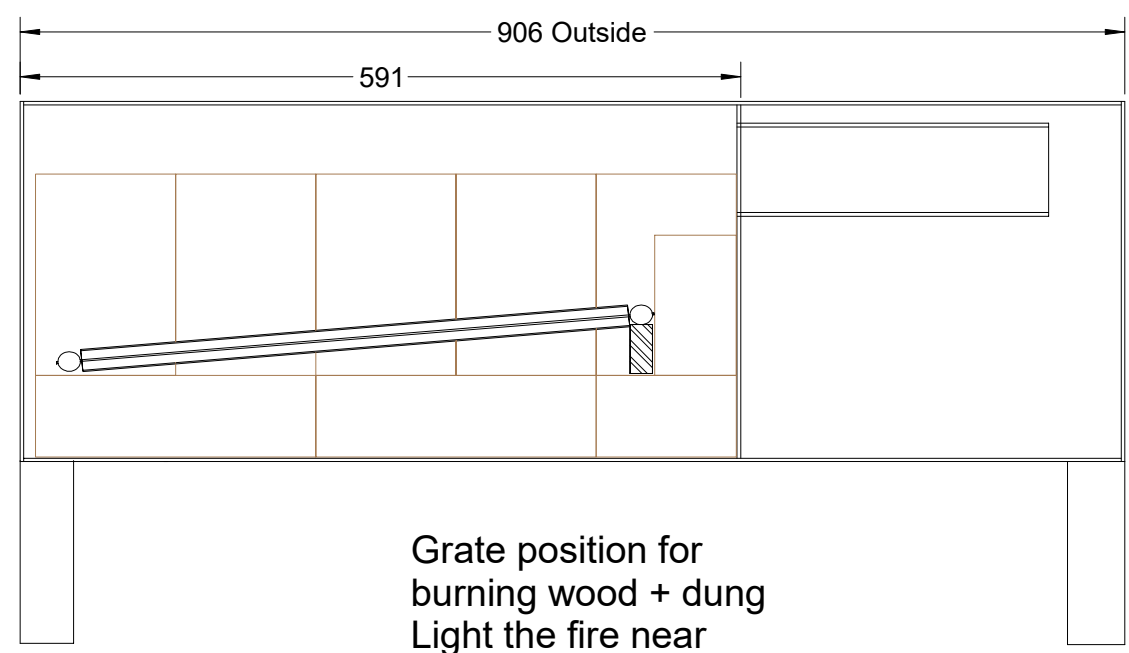

slider

Grate position for burning wood + dung  
Light the fire near the chimney end!

Grate position for burning coal -  
Light the fire near the chimney end!

Safed Garmi  
Model 2 A and B  
Version 1.4  
2016-10-08

C Pemberton-Pigott

Dwg. TJ2-1.4-11

Grate Positions

Flame Tube

2 x Corrosion Plates (3mm)  
Weld into the top corner  
to protect the End Plate