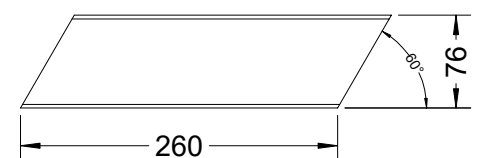

slider

Grate position for burning wood + dung  
Light the fire near the chimney end!

Grate position for burning coal -  
Light the fire near the chimney end!

Safed Garmi  
Model 2 A and B  
Version 1.4  
2016-10-08

C Pemberton-Pigott

Dwg. TJ2-1.4-11

Grate Positions

Flame Tube

2 x Corrosion Plates (3mm)  
Weld into the top corner  
to protect the End Plate