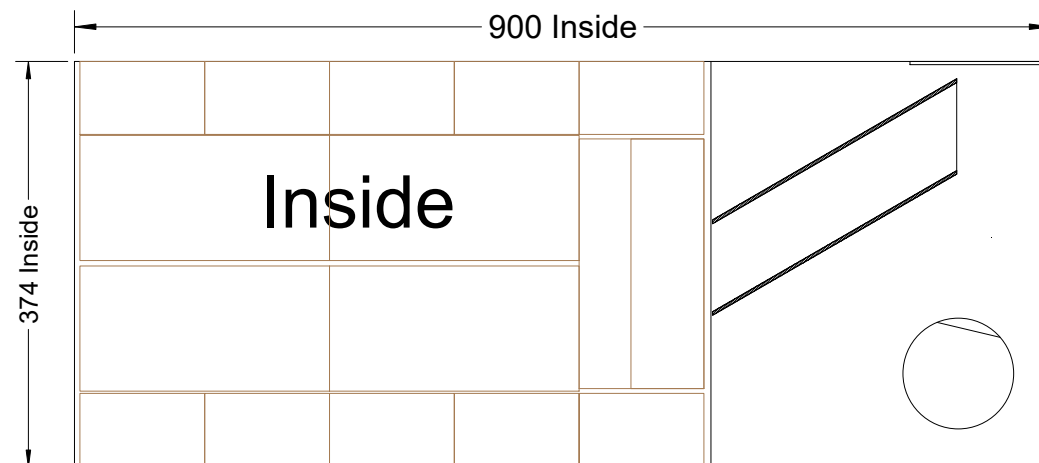

Side View

Safed Garmi  
 Model 2 A and B  
 Version 1.4  
 2016-10-08

C Pemberton-Pigott

Dwg. TJ2-1.4-12

Brickwork

End View

Inside

Top View