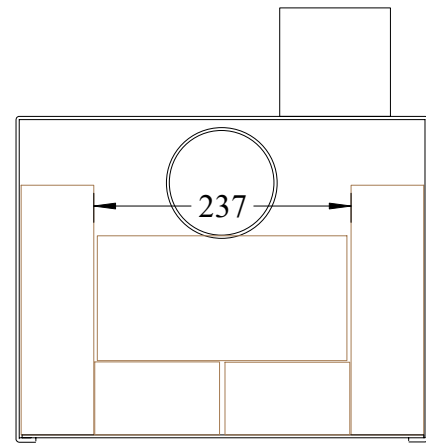

Side View

Safed Garmi  
 Model 2 A and B  
 Version 1.4  
 2016-10-08

C Pemberton-Pigott

Dwg. TJ2-1.4-12

Brickwork

End View

Inside

Top View

wards the  
 s as short  
 used  
 e chimney

Garmi  
 2 A and B  
 n 1.4  
 0-08

berton-Pigott