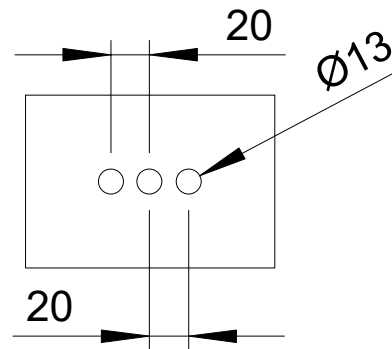

Door was cut from the back

3 Holes
Ø13mm

Add bullet hinges

Door

Materials:
Cut-out from pipe

Drawing No.
TJ3B-1.1-05

Otaş Amudī
Оташ Амудӣ
Vertical Fire

Model 3B
Version 1.1
8 Oct 2016